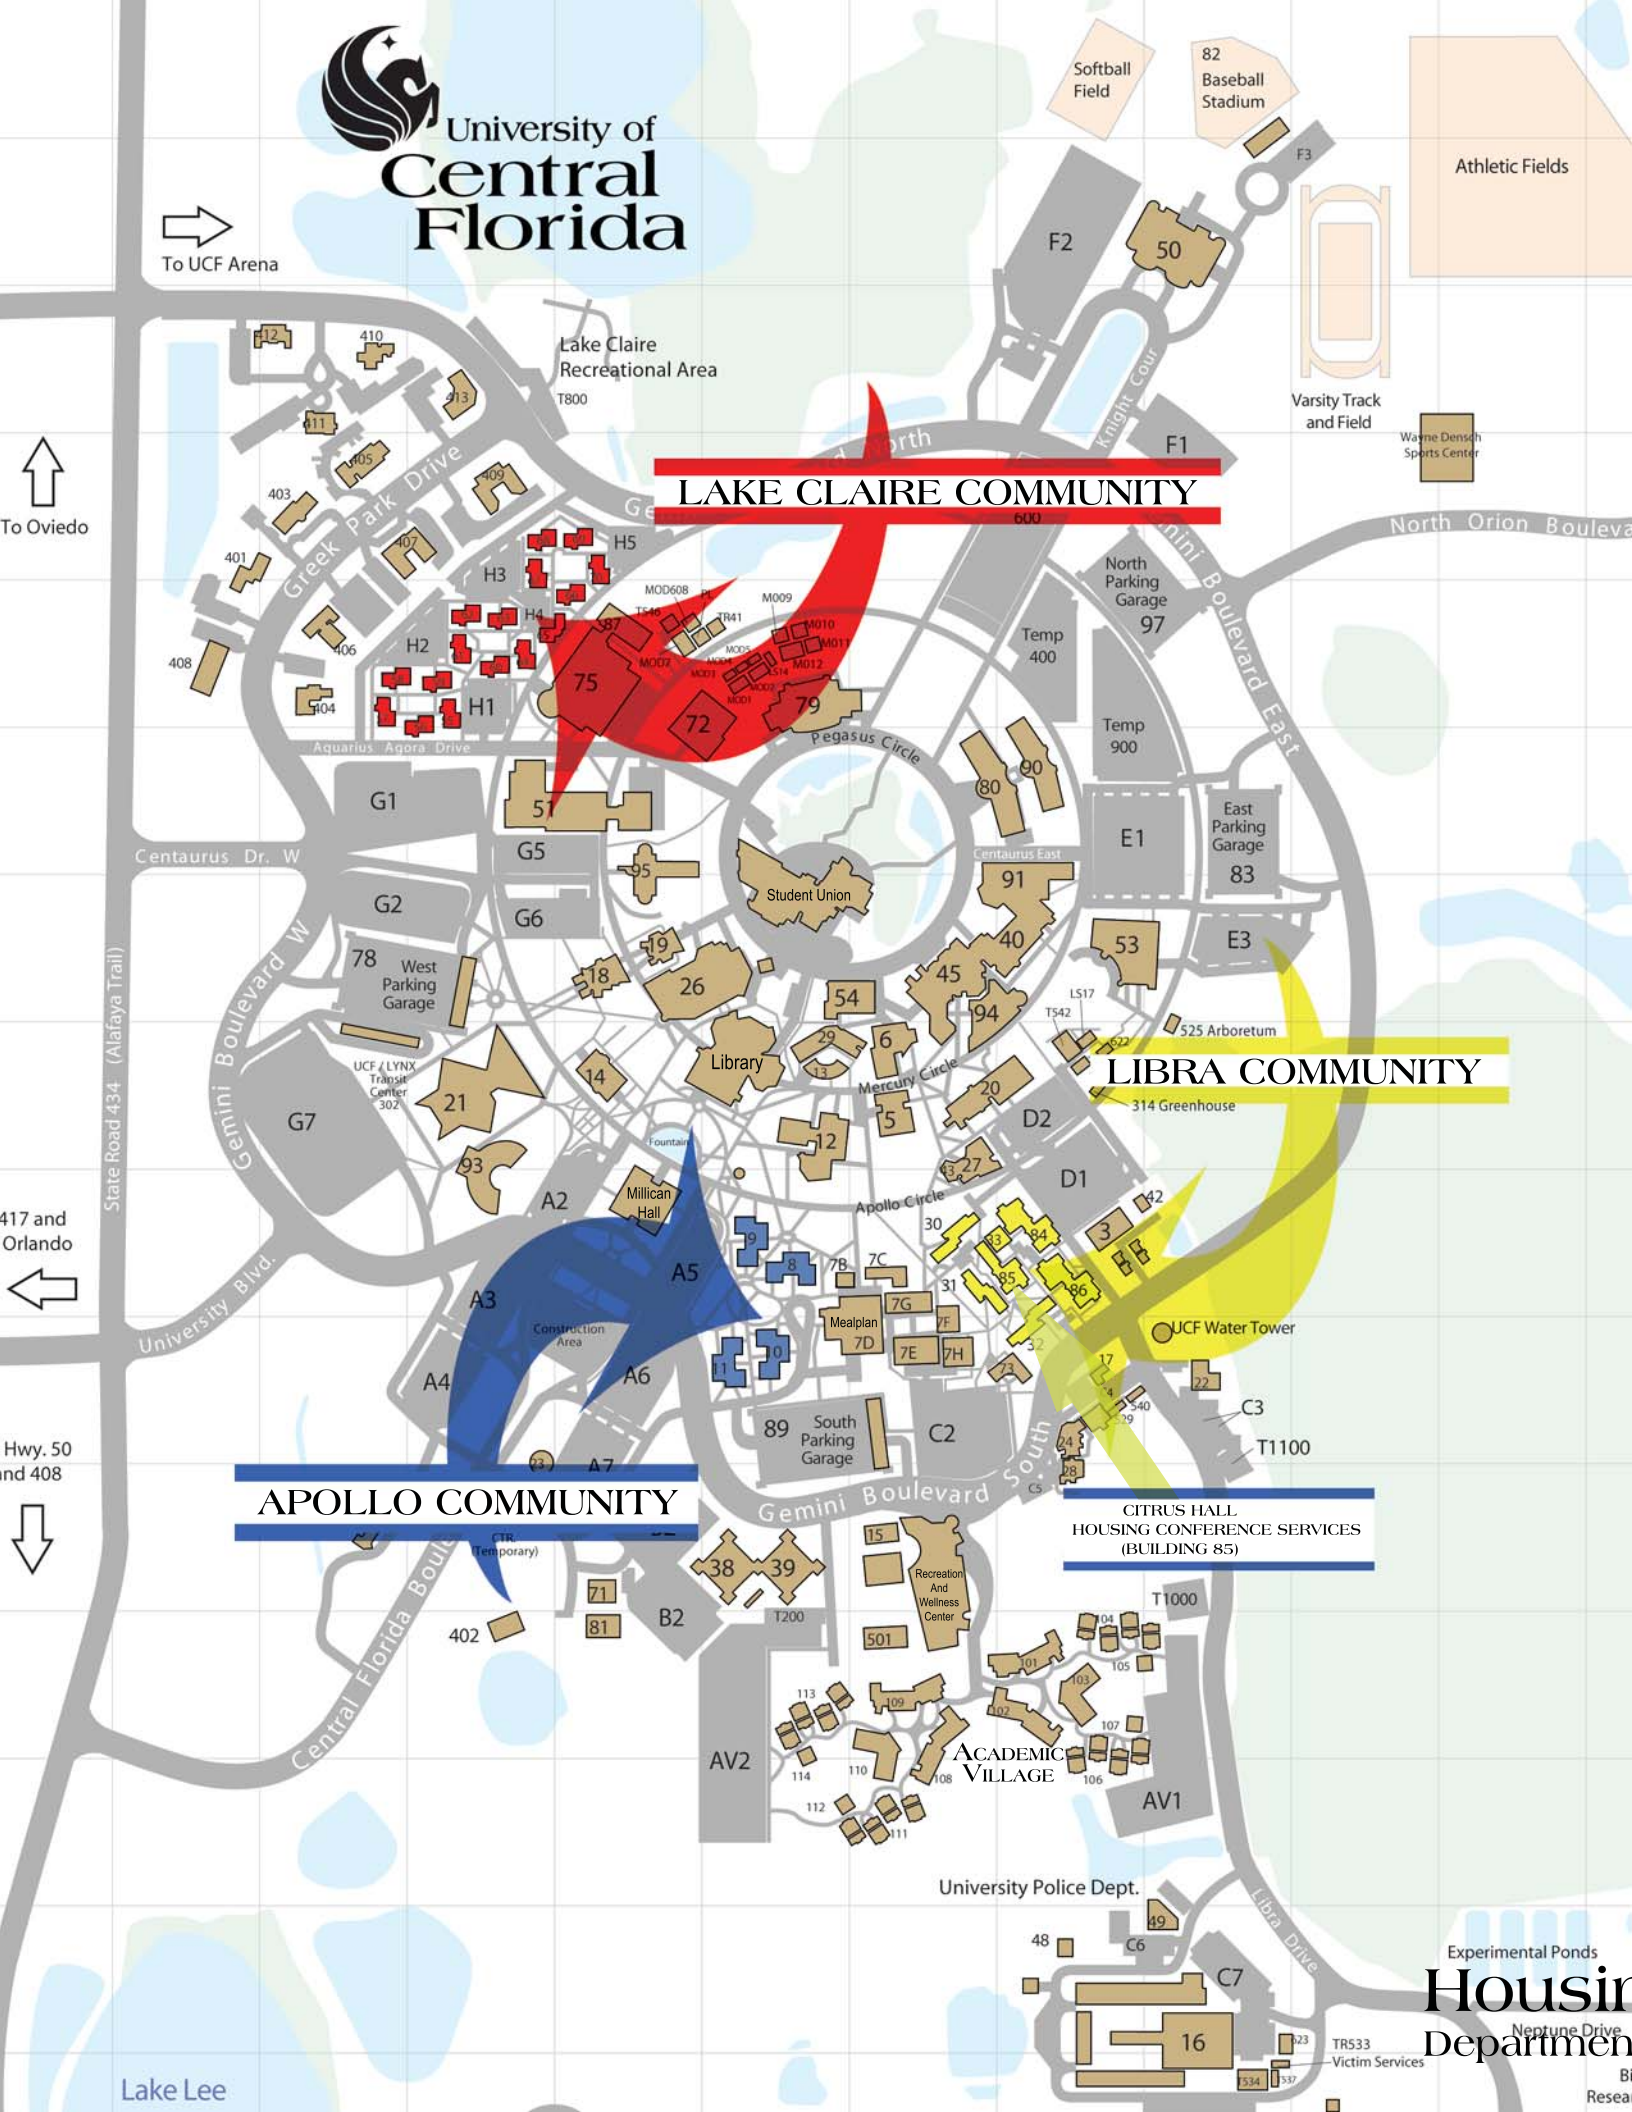

→
To UCF Arena

↑
To Oviedo

←
417 and Orlando

↓
Hwy. 50 and 408

LAKE CLAIRE COMMUNITY

LIBRA COMMUNITY

APOLLO COMMUNITY

CITRUS HALL HOUSING CONFERENCE SERVICES (BUILDING 85)

Housing Department

Lake Lee

Resea